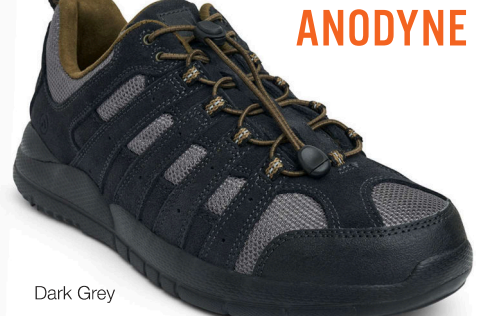

No. 44 trail walker

RRP: AU $249.95 | NZ $269.95 | SGD $269.95
SIZE: Men's US 7 - 12, 13

ANODYNE

Dark Grey

AVAILABLE IN WIDE AND
EXTRA WIDE WIDTHS