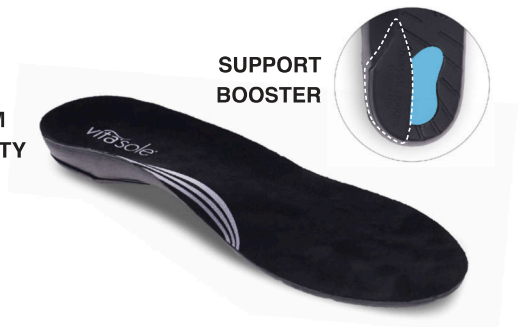

Everyday Comfort 3/4 Length Insole

RRP: AU \$49.95 | NZ \$54.95 | SGD \$54.95

UNISEX SIZES: XS - XXL

- Includes a **FREE SUPPORT BOOSTER** add-on to increase the arch profile

MEDIUM DENSITY

SUPPORT BOOSTER

Everyday Active Full Length Insole

RRP: AU \$49.95 | NZ \$54.95 | SGD \$54.95

UNISEX SIZES: XS - XXL

- Includes a **FREE SUPPORT BOOSTER** add-on to increase the arch profile

FIRM DENSITY

SUPPORT BOOSTER

VIONIC®